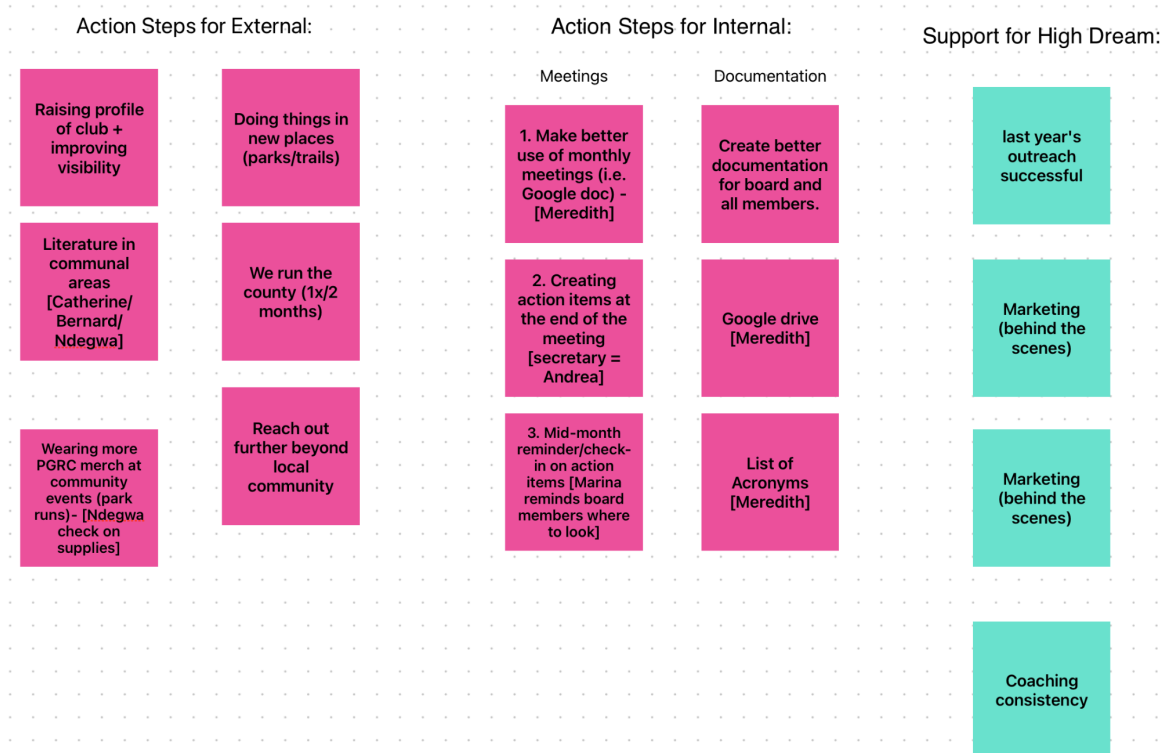

Also Present:

Quorum (8): Achieved

Planning Meeting

Follow up from earlier meetings in 2023

Gestures to represent club feeling

- D's represents togetherness, family, bonding
- Yvonne thinks of openness
- Chuck thinks of uplifting, protectiveness
- Andrea, of course, thinks of a wacky secret handshake
- Marina thinks of connectedness and welcoming
- Catherine - D's selfie maneuver

Check in from previous action steps:

- 1) Raising profile of the club and improving visibility
 - a) Need to further define what this means, and what success looks like

- b) Example: national recognition (low priority), local recognition (high priority)
- 2) Literature drop - initial actions were complete, but it will remain an ongoing activity
 - General marketing; need to reintroduce the media/social media marketing board position?